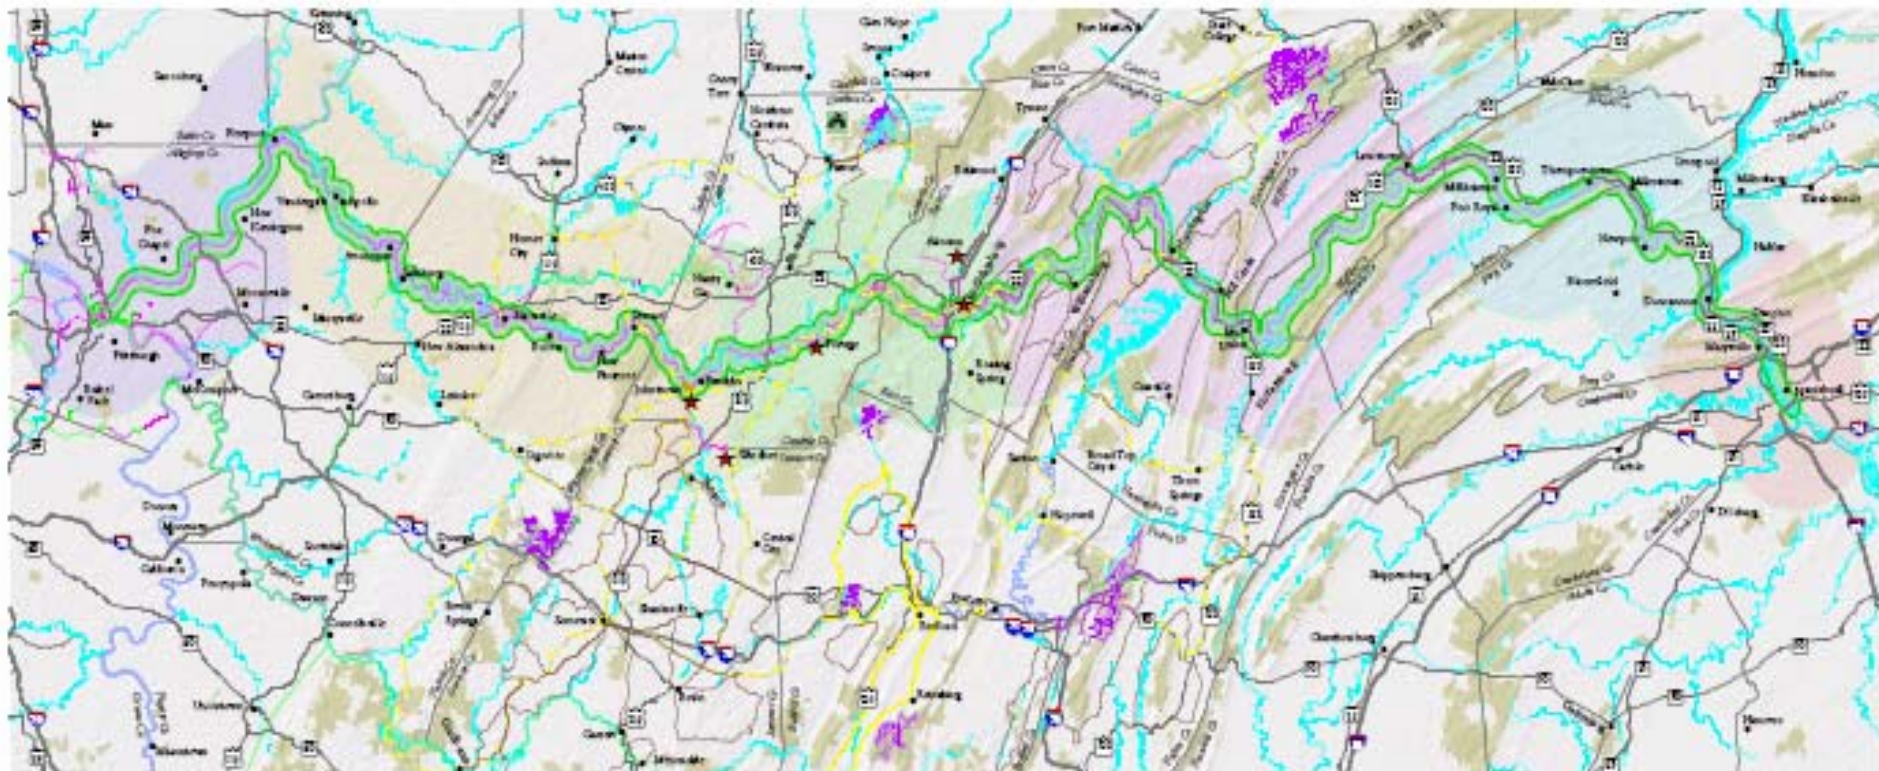

The Main Line Canal Greenway

- ★ Heritage Area Contribution
- ★ Risk Reduction Areas
- Proposed Rail Trail
- Existing Rail Trail
- Johnstown Urban Greenway
- The Alleghenies Off Road Bicycle Network
- The Alleghenies On Road Bicycle Network
- Trail The Alleghenies State Motorcycle Routes
- Water Trail

- Pittsburgh-to-Harrisburg Main Line Canal Greenway™
- Public Land
- County Boundary

- Counties
- Pittsburgh
 - Edinboro-Crawfordsville
 - Allegheny Ridge
 - Juniata West
 - Juniata East
 - Harrisburg

MILLENNIUM
LEGACY
TRAIL