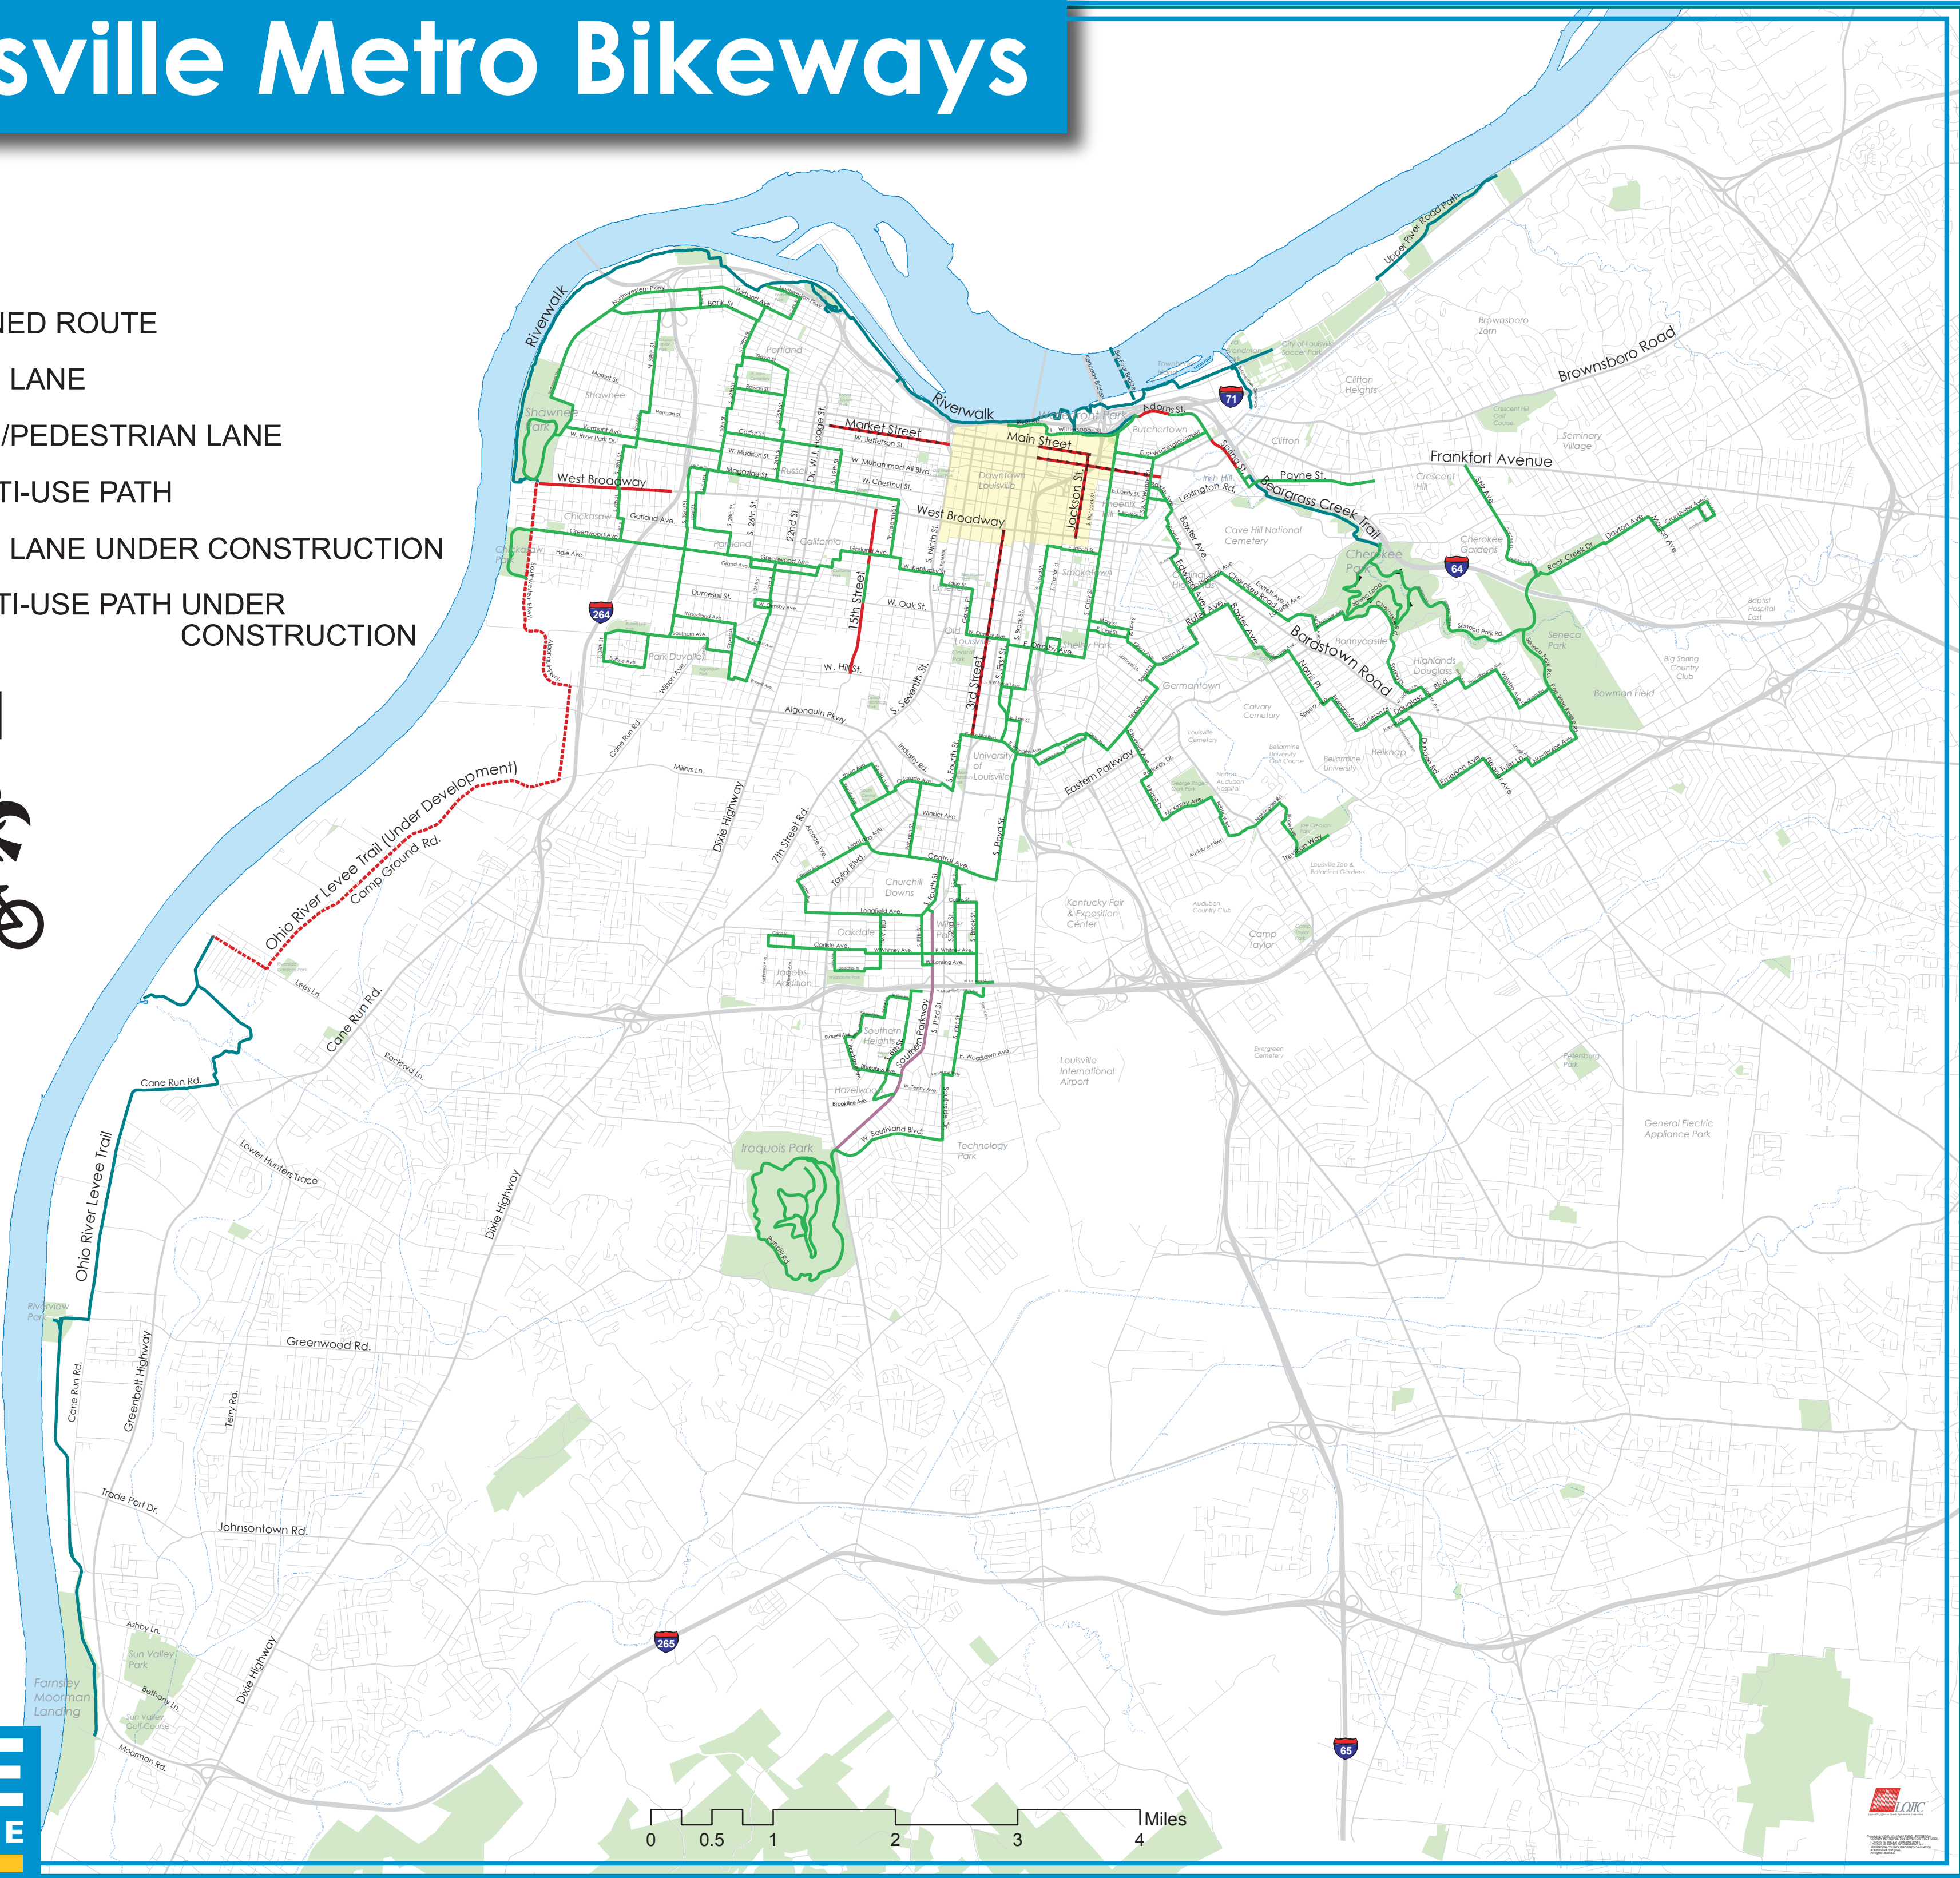

Louisville Metro Bikeways

Legend

-  SIGNED ROUTE
-  BIKE LANE
-  BIKE/PEDESTRIAN LANE
-  MULTI-USE PATH
-  BIKE LANE UNDER CONSTRUCTION
-  MULTI-USE PATH UNDER CONSTRUCTION

BIKE
LOUISVILLE

LOIC