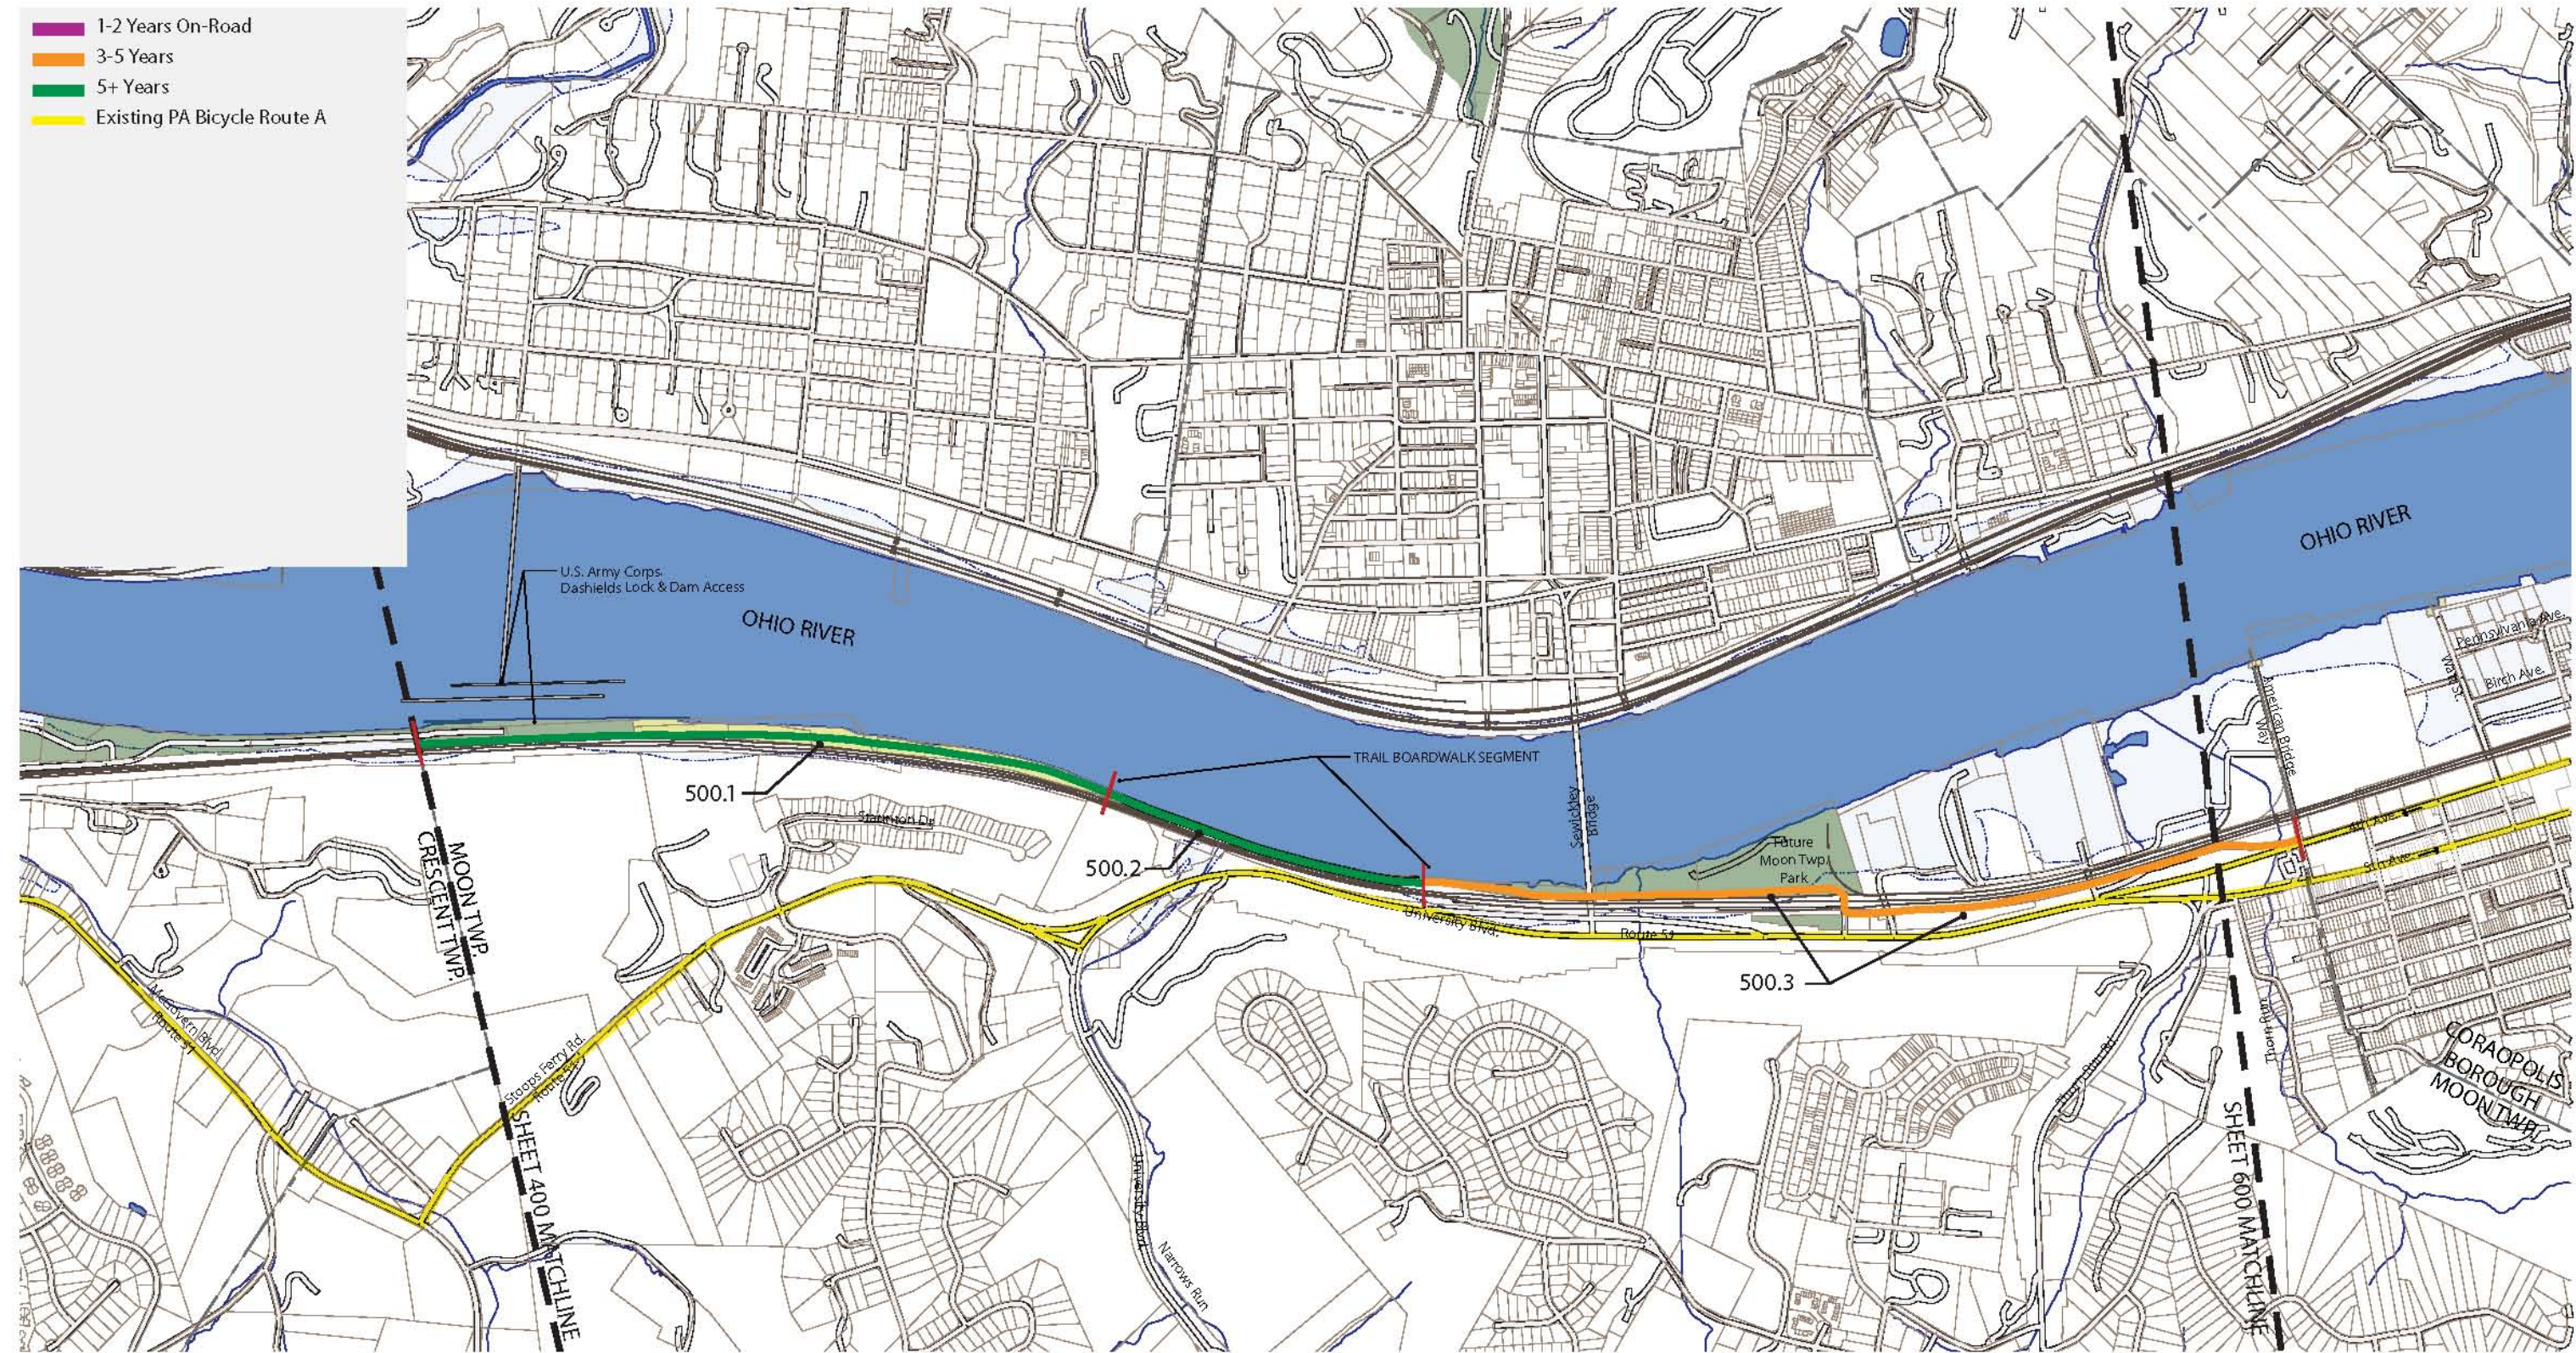

PROJECT PHASING

Crescent Township - Moon Township - Coraopolis Borough - 500.PC

- 1-2 Years On-Road
- 3-5 Years
- 5+ Years
- Existing PA Bicycle Route A

SCALE: Not to Scale NORTH