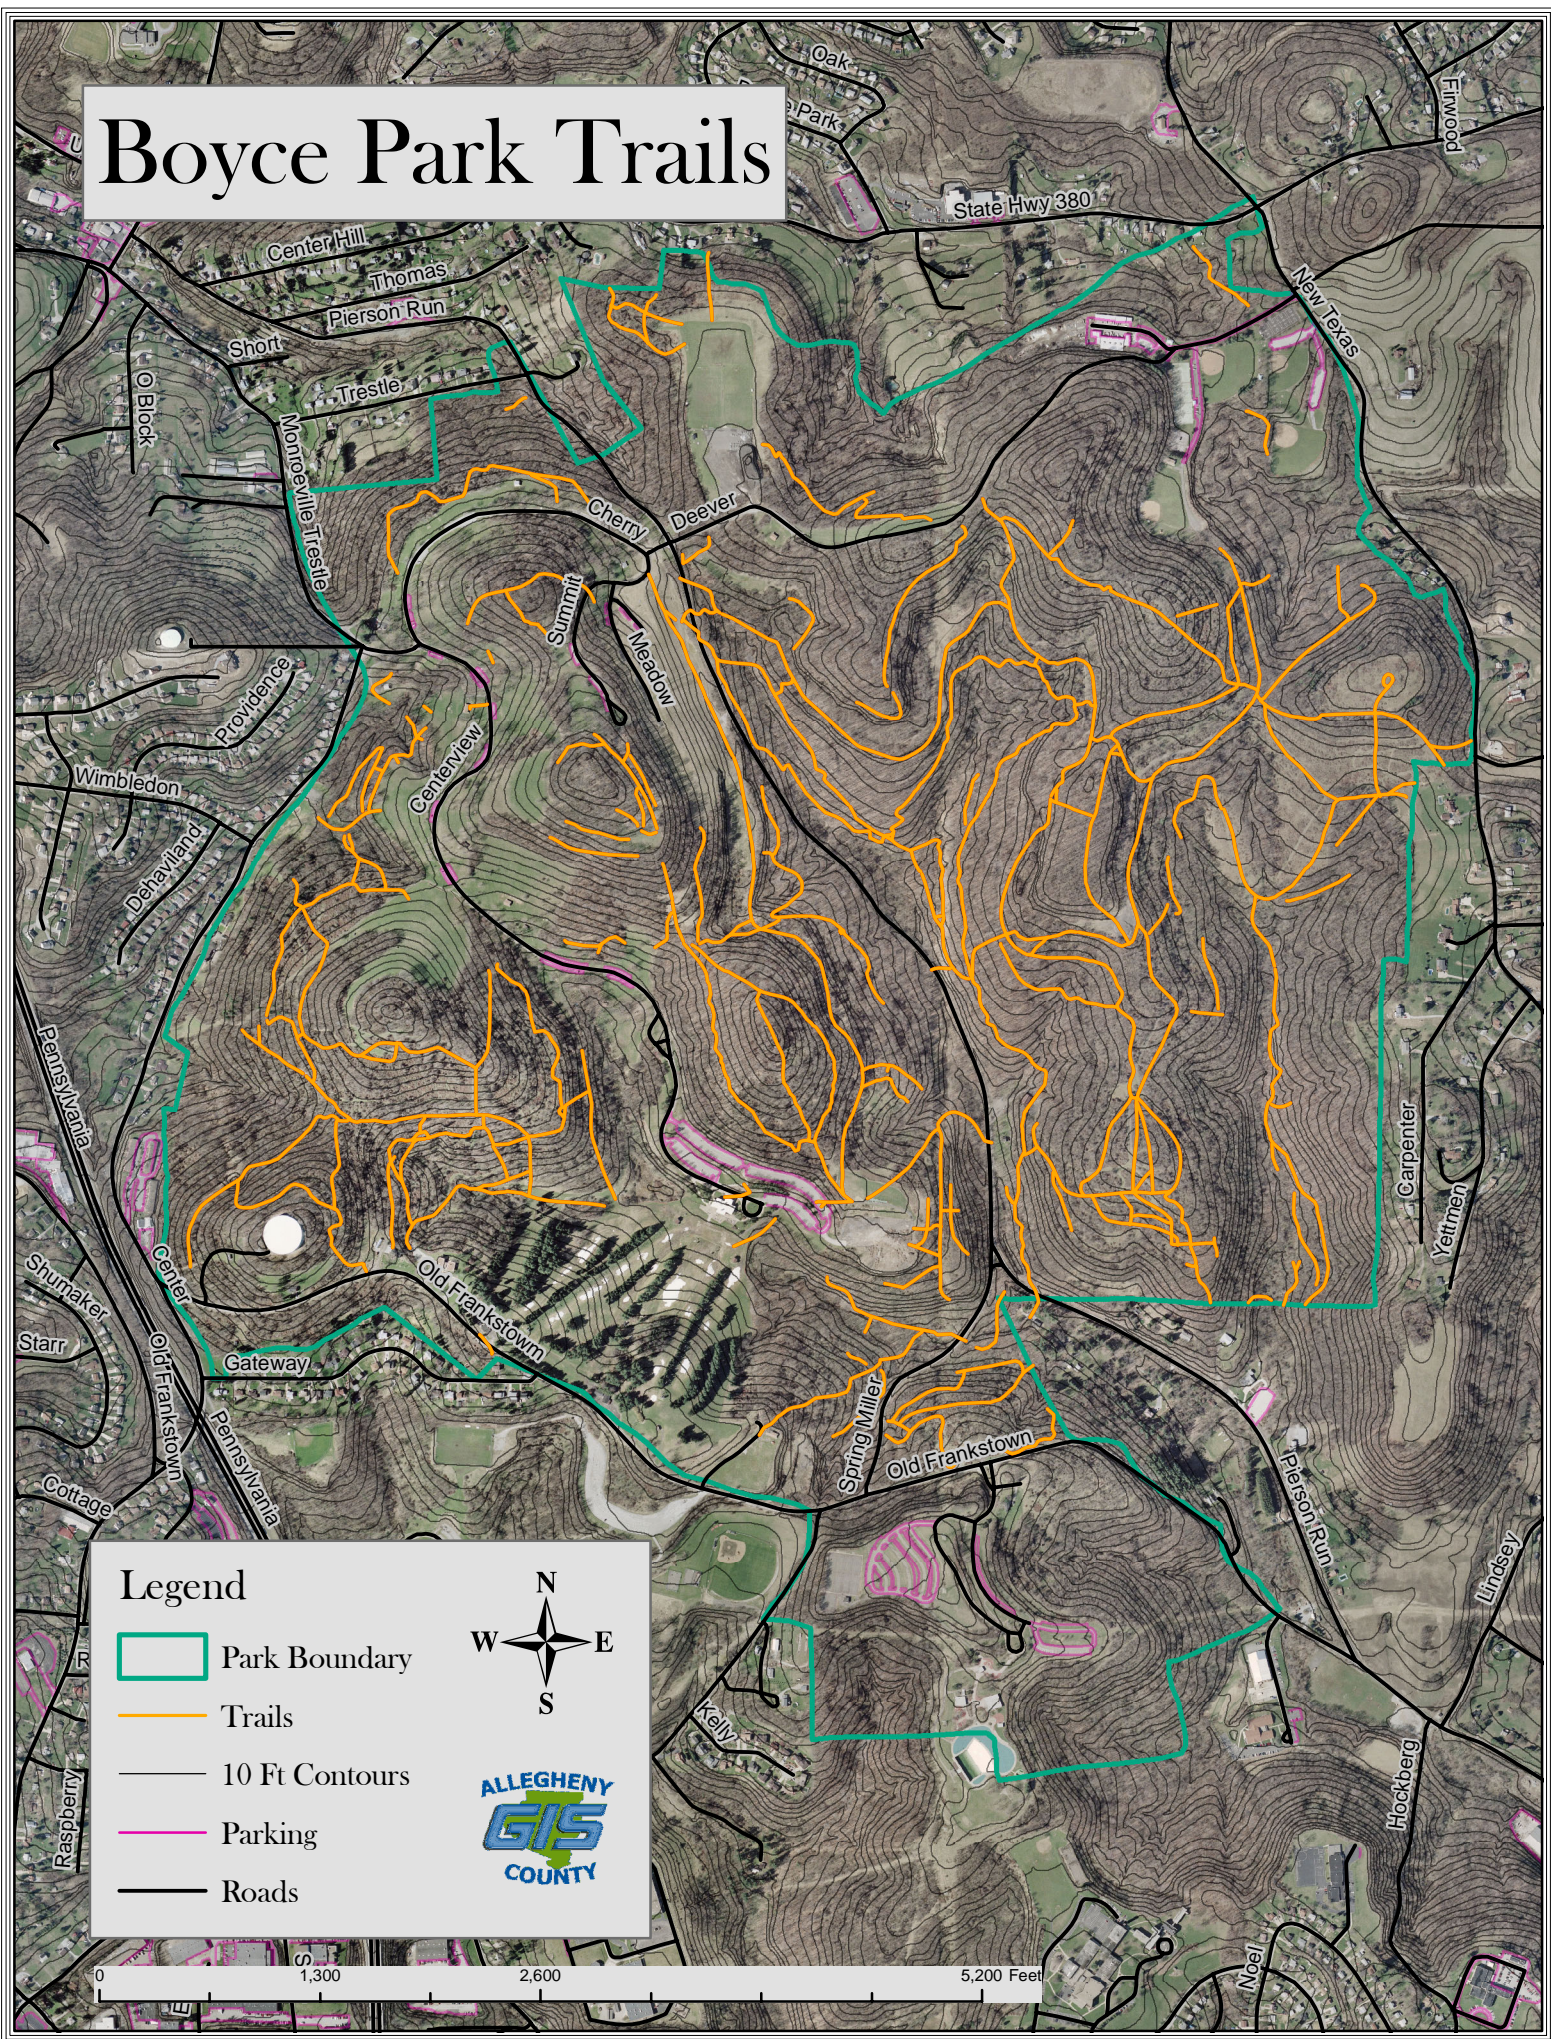

Boyce Park Trails

Legend

-  Park Boundary
-  Trails
-  10 Ft Contours
-  Parking
-  Roads

0 1,300 2,600 5,200 Feet