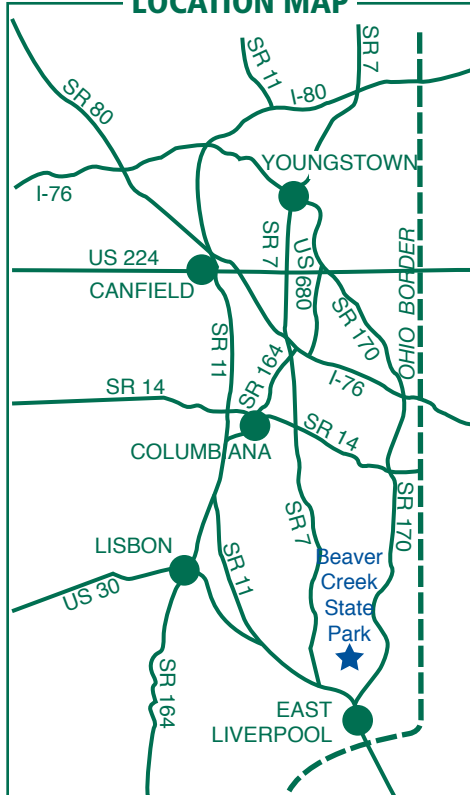

Beaver Creek State Park

12021 Echo Dell Road
East Liverpool, Ohio 43920

(330) 385-3091- Park Office

LEGEND

-  Park Office
-  Picnic Area
-  Picnic Shelter
-  Latrine
-  Park Boundary
-  Hiking Trail
-  Bridle Trail Area
-  Amphitheater
-  Basketball Court
-  Playground
-  Soccer Fields
-  Archery Range and Trail

LOCATION MAP

TRAILS	
Pine Ridge	0.5 mi
Dogwood	2 mi
Fitness	0.5 mi
Oak Hill	1 mi
Logan's Loop	0.5 mi
Overlook	0.5 mi
Upper Vondergreen	0.5 mi
Vondergreen	3.5 mi
Fisherman's	0.5 mi