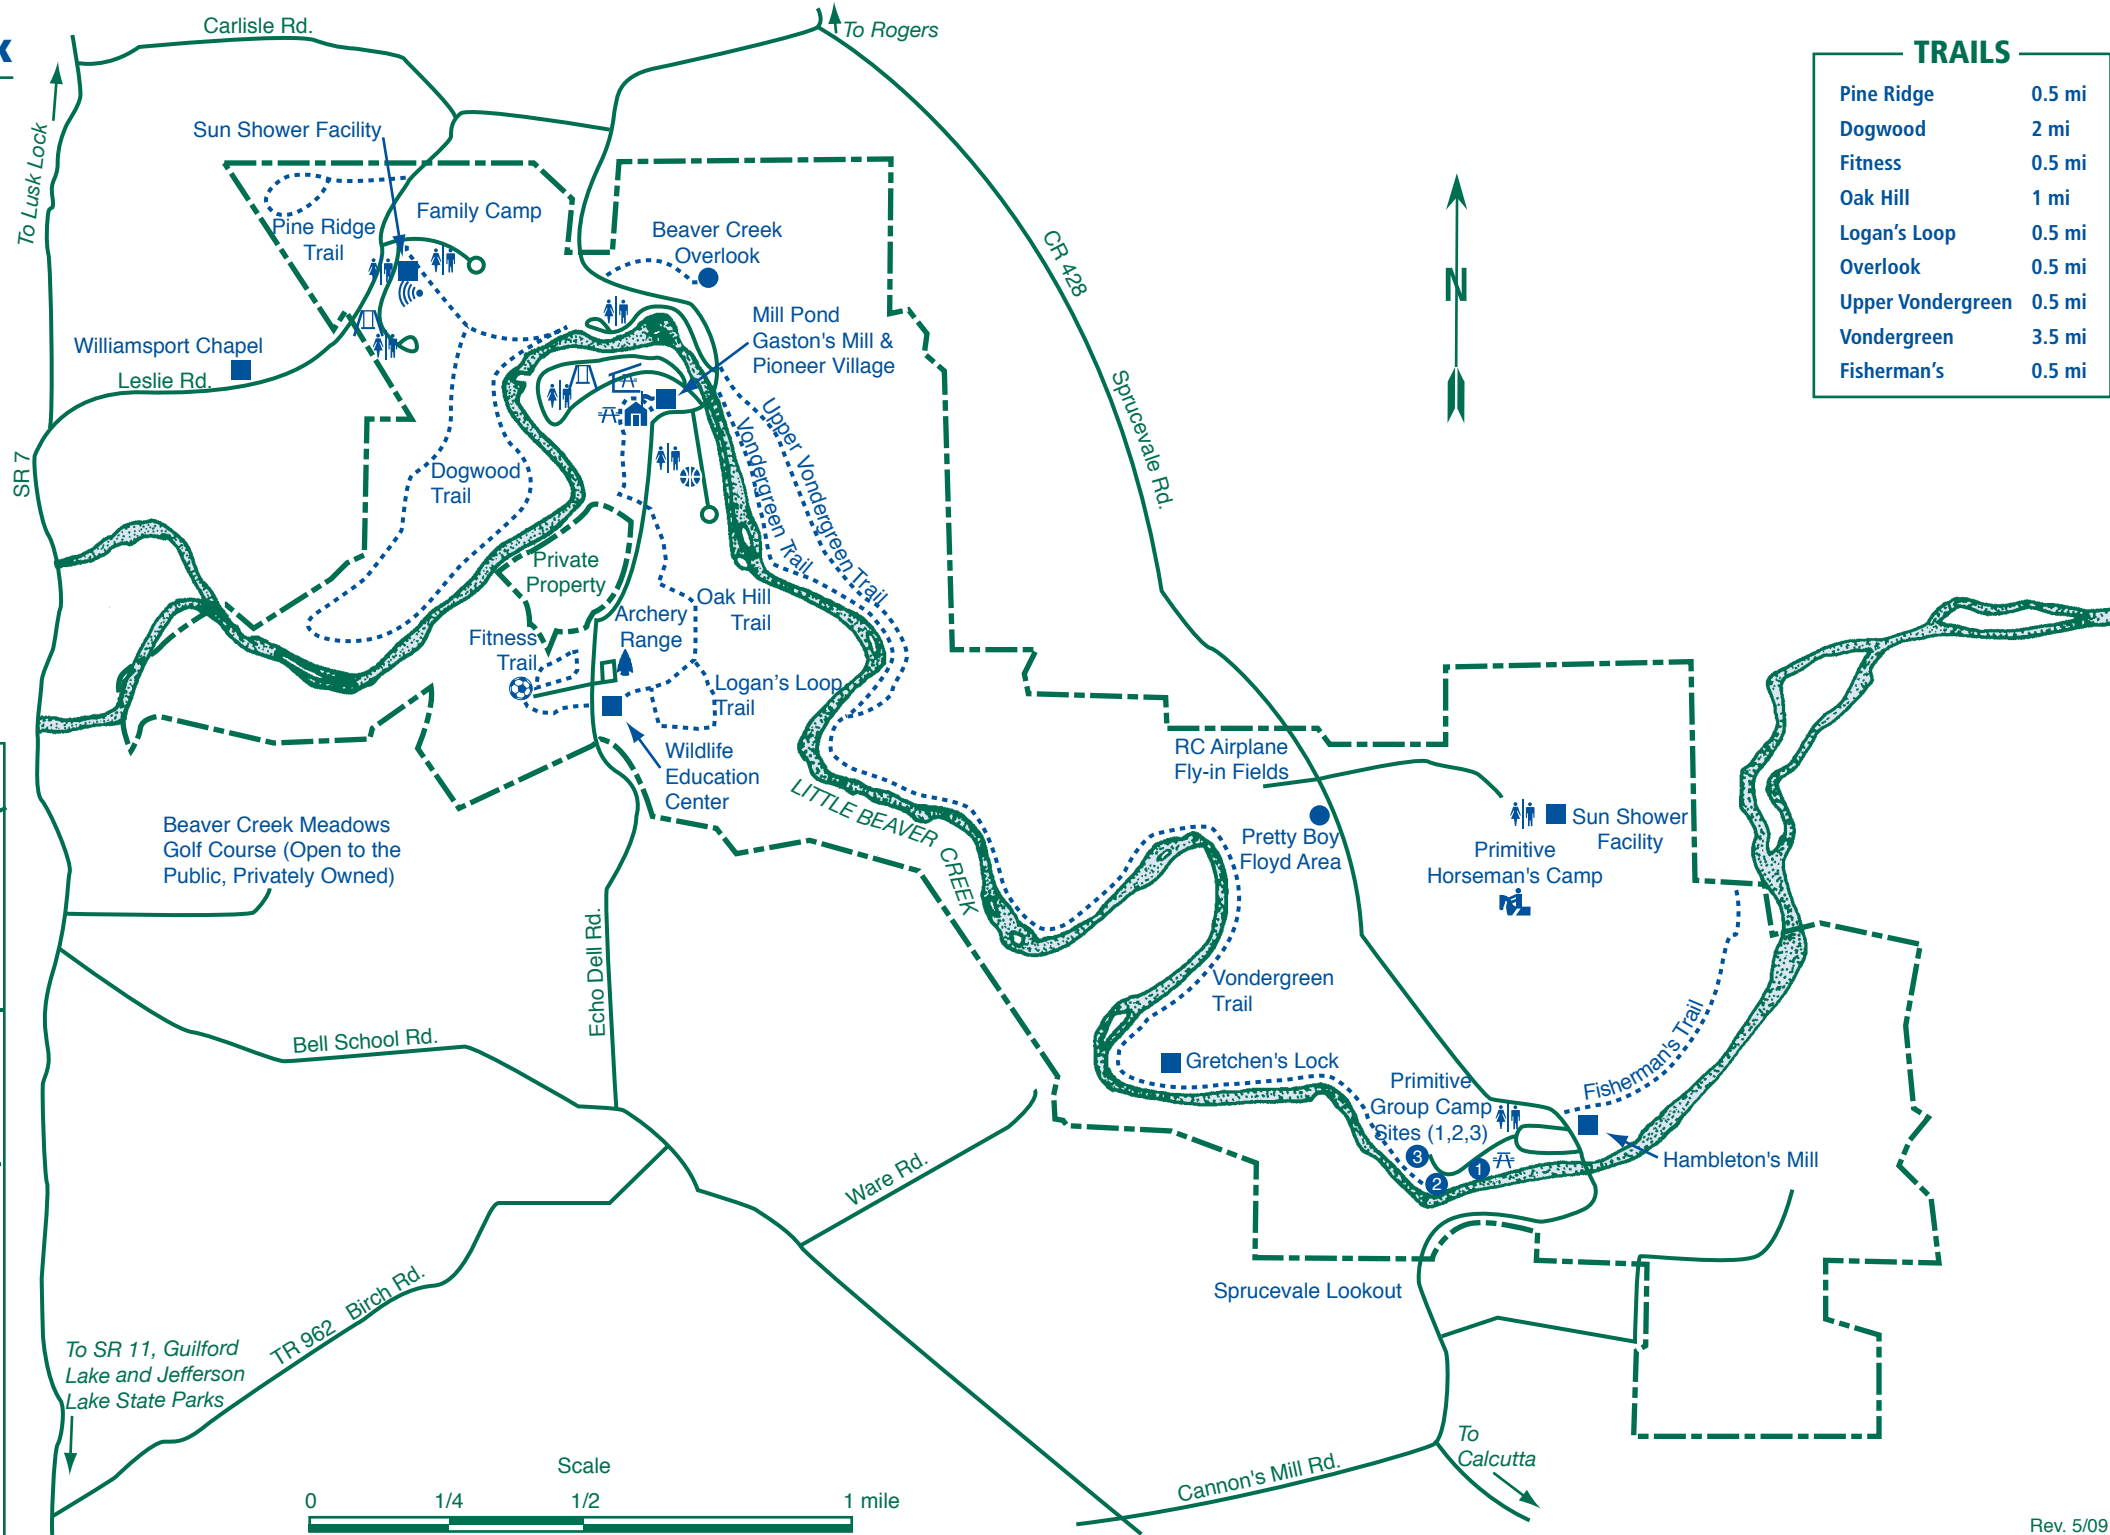

Beaver Creek State Park

12021 Echo Dell Road
East Liverpool, Ohio 43920

(330) 385-3091- Park Office

LEGEND

-  Park Office
-  Picnic Area
-  Picnic Shelter
-  Latrine
-  Park Boundary
-  Hiking Trail
-  Bridle Trail Area
-  Amphitheater
-  Basketball Court
-  Playground
-  Soccer Fields
-  Archery Range and Trail

LOCATION MAP

TRAILS	
Pine Ridge	0.5 mi
Dogwood	2 mi
Fitness	0.5 mi
Oak Hill	1 mi
Logan's Loop	0.5 mi
Overlook	0.5 mi
Upper Vondergreen	0.5 mi
Vondergreen	3.5 mi
Fisherman's	0.5 mi