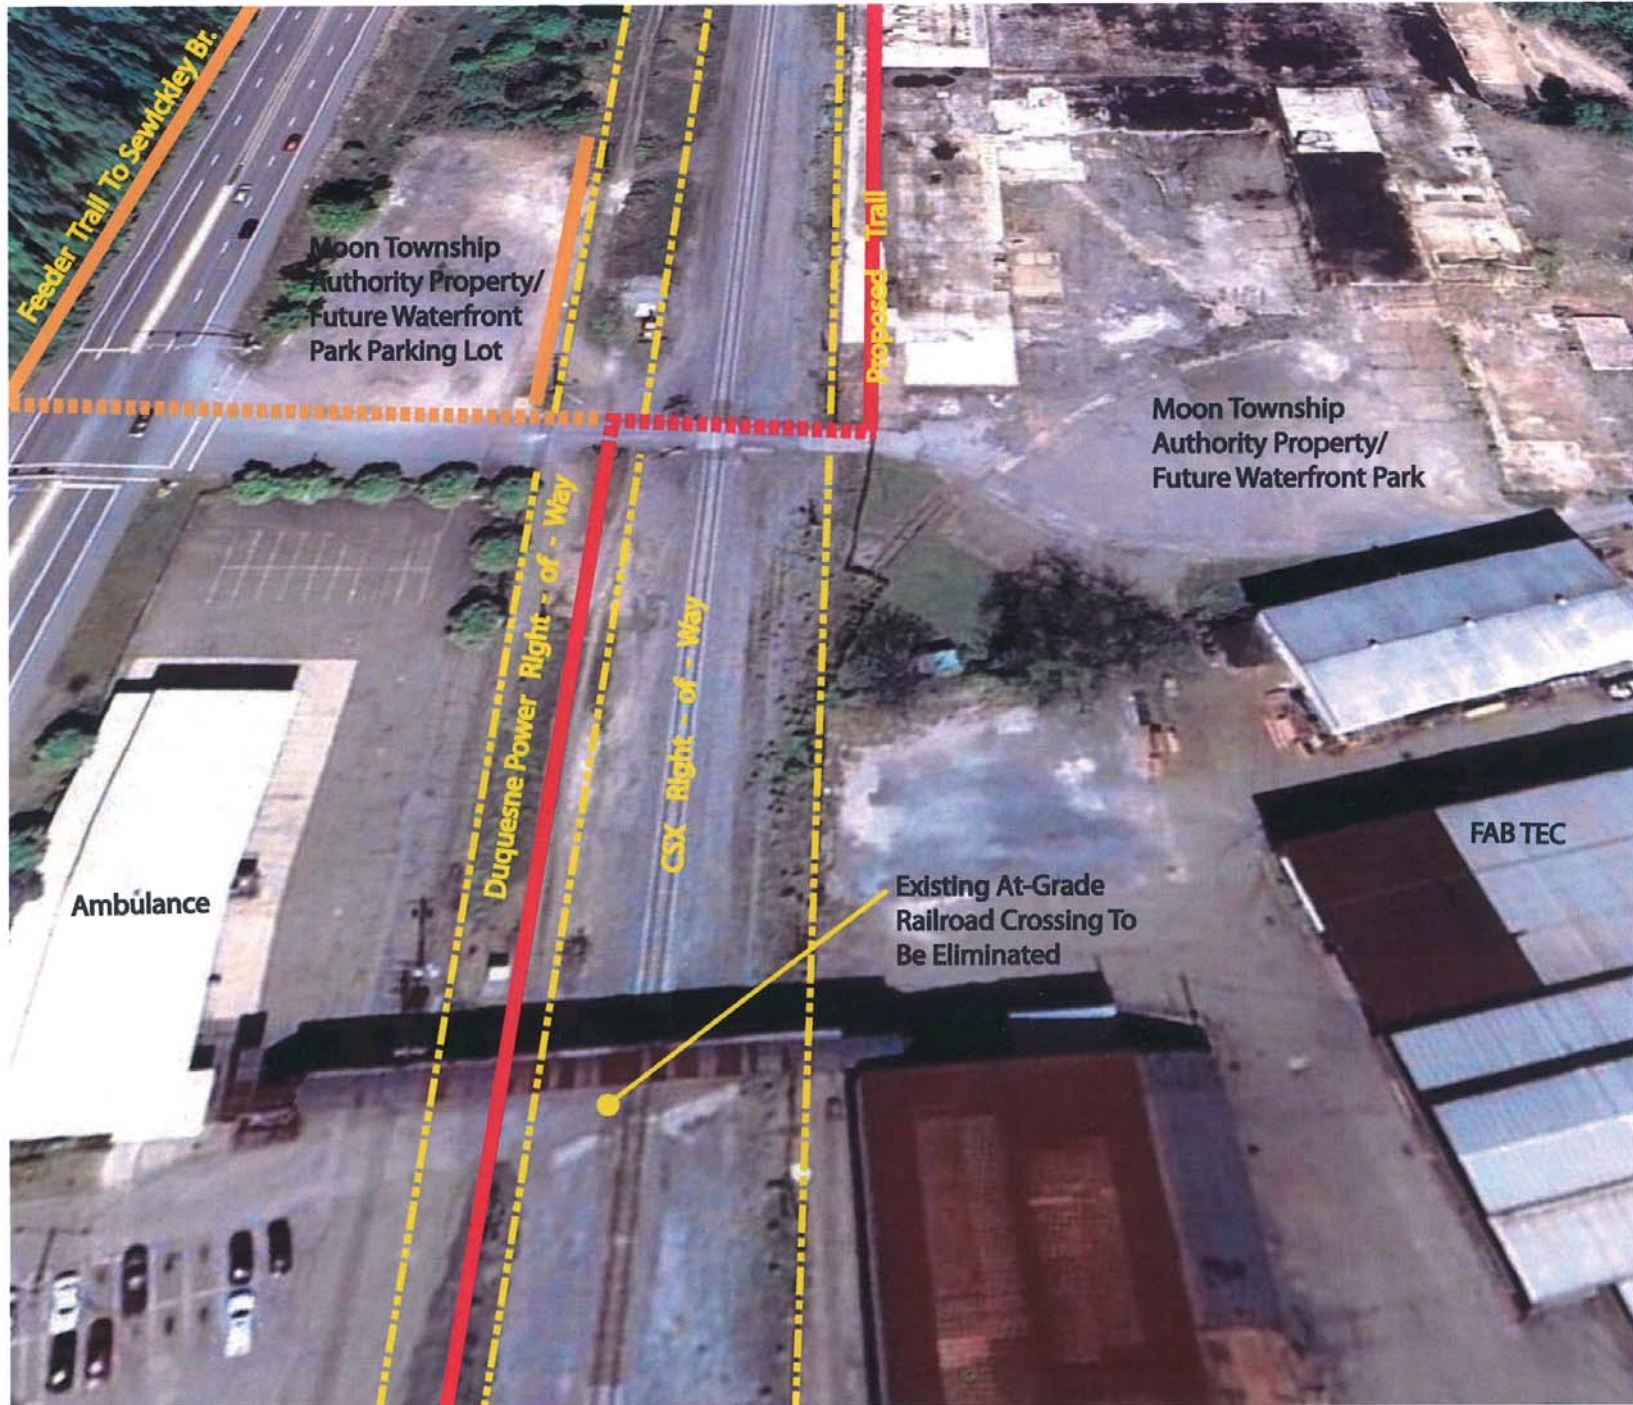

LEGEND

- Proposed 10' Wide Multi-Use Path Trail Route
- Proposed On-Road Signed Trail Route
- Neighborhood Feeder 10' Wide Side Path Trail Route
- Neighborhood Feeder On-Road Signed Trail Route

521 Proposed Trail Location
SCALE: Not to Scale