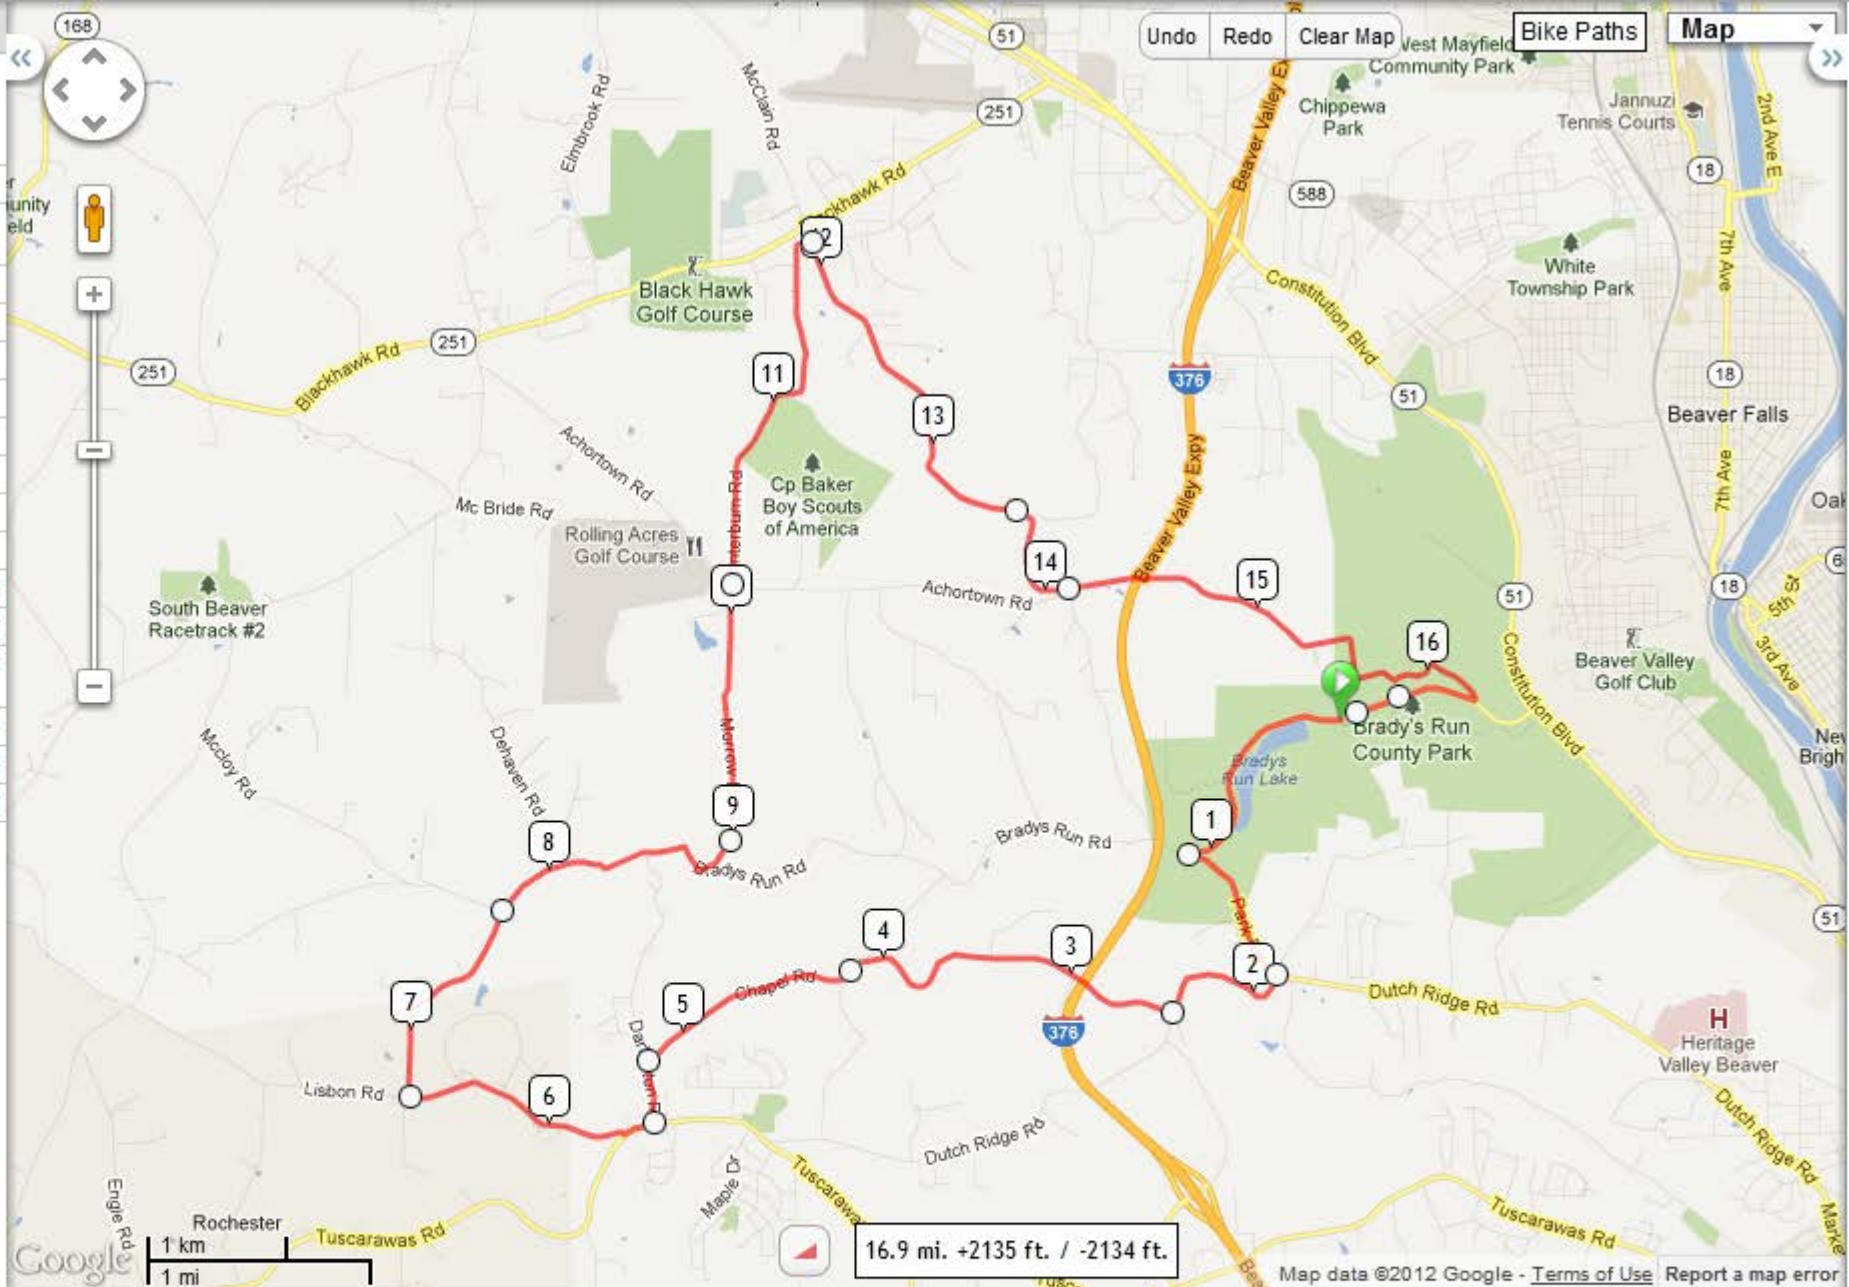

Cue Sheet

Turn left onto Bradys Run Rd	0.0 mi
Sharp left onto Park Rd	1.1 mi
Turn right onto Dutch Ridge Rd	1.8 mi
Turn right onto Chapel Rd	2.5 mi
Turn right onto Darlington Rd	5.2 mi
Turn right onto Tuscarawas Rd	5.5 mi
Turn right onto Lisbon Rd	5.6 mi
Turn right onto Bradys Run Rd	6.7 mi
Continue onto Gailey Rd	7.1 mi
Continue onto Bradys Run Rd	7.7 mi
Slight left onto Morrow Rd	8.8 mi
Continue onto Winterburn Rd	10.1 mi
Continue onto Hickory Dr	11.9 mi
Turn left onto Chippewa Park Rd	11.9 mi
Slight right onto Park Rd	13.6 mi
Turn left onto Achortown Rd	14.1 mi
Turn right onto Bradys Run Rd	16.3 mi

16.9 mi. +2135 ft. / -2134 ft.